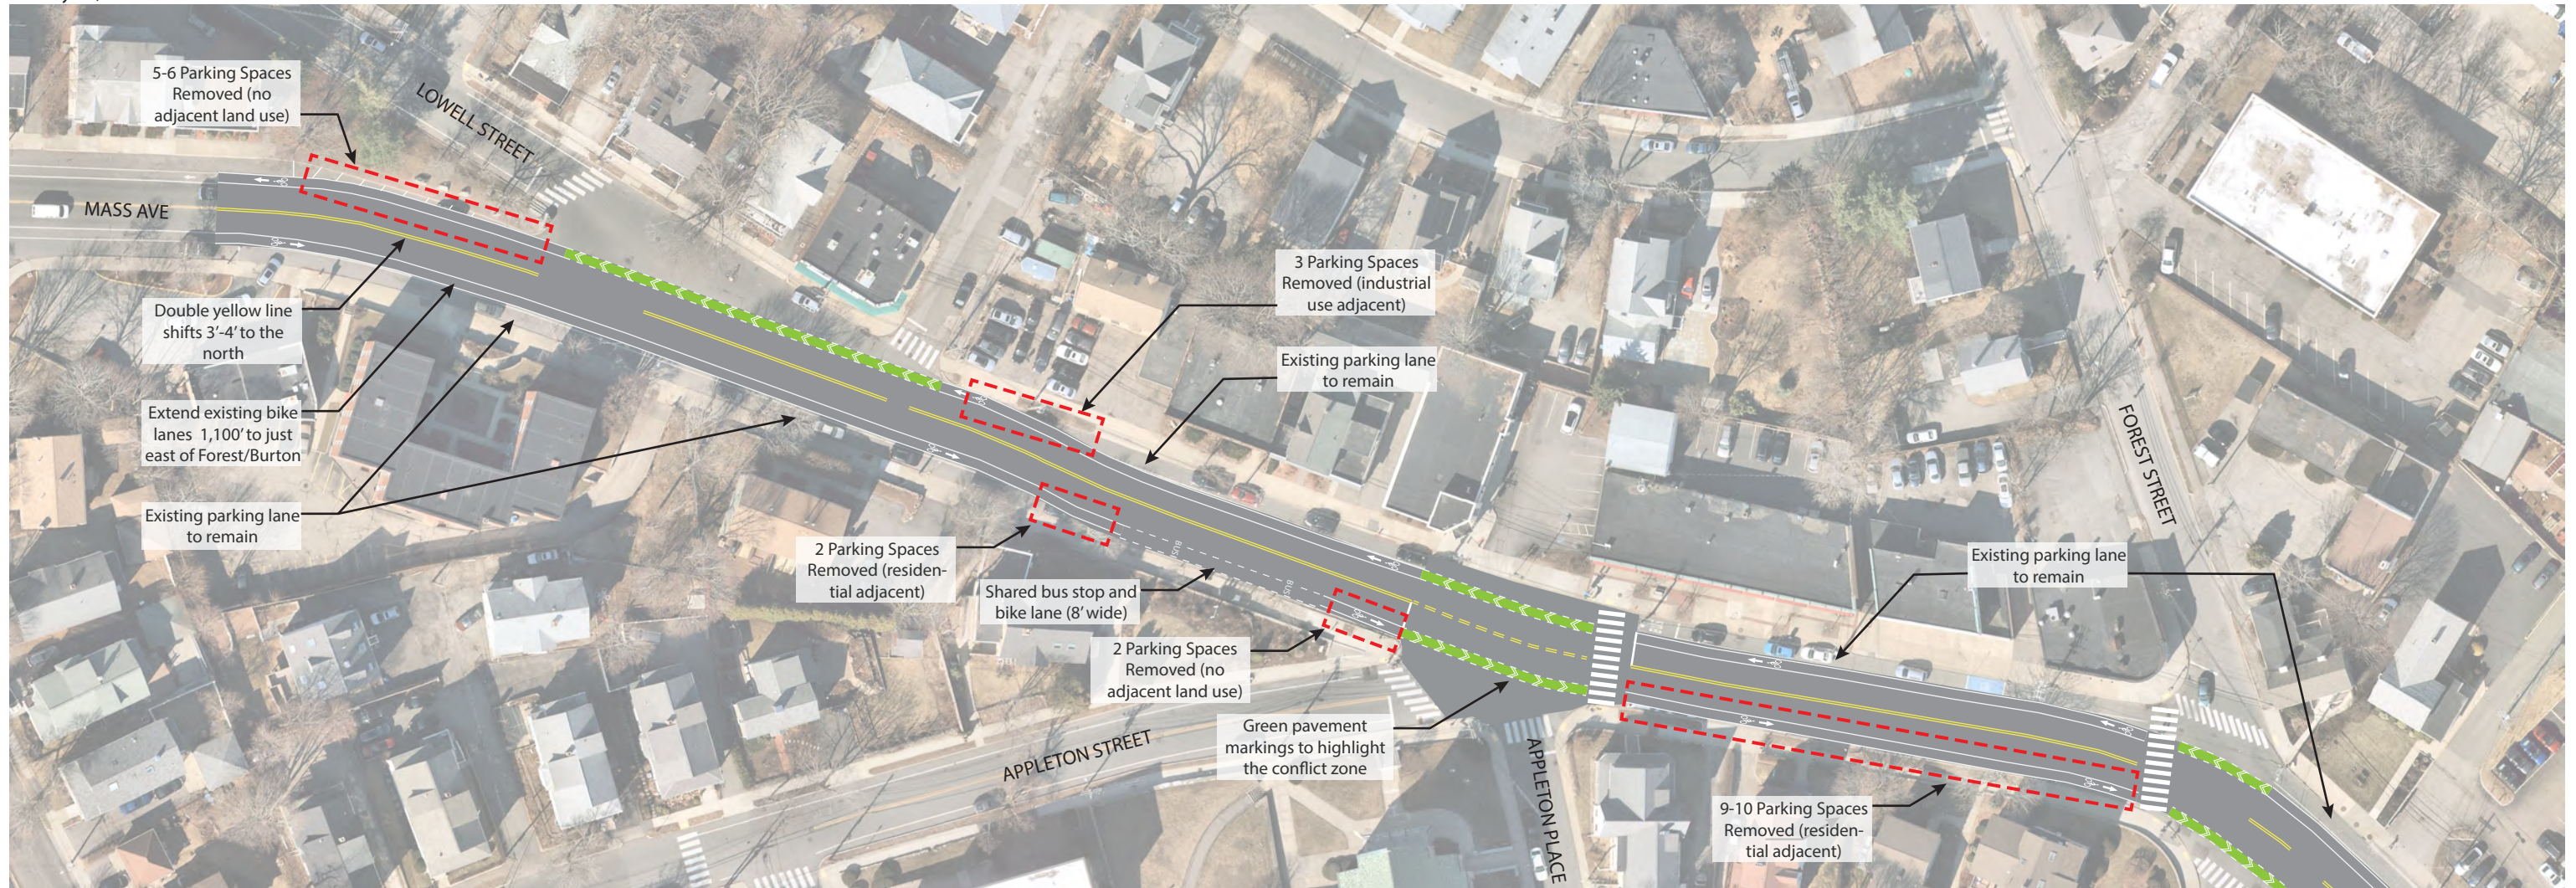

SHORT-TERM Bicycle Safety Proposal at the Mass Ave/Appleton Intersection

Arlington, MA
by Phil Goff
May 21, 2020

Current View Looking West

PROPOSED View Looking West