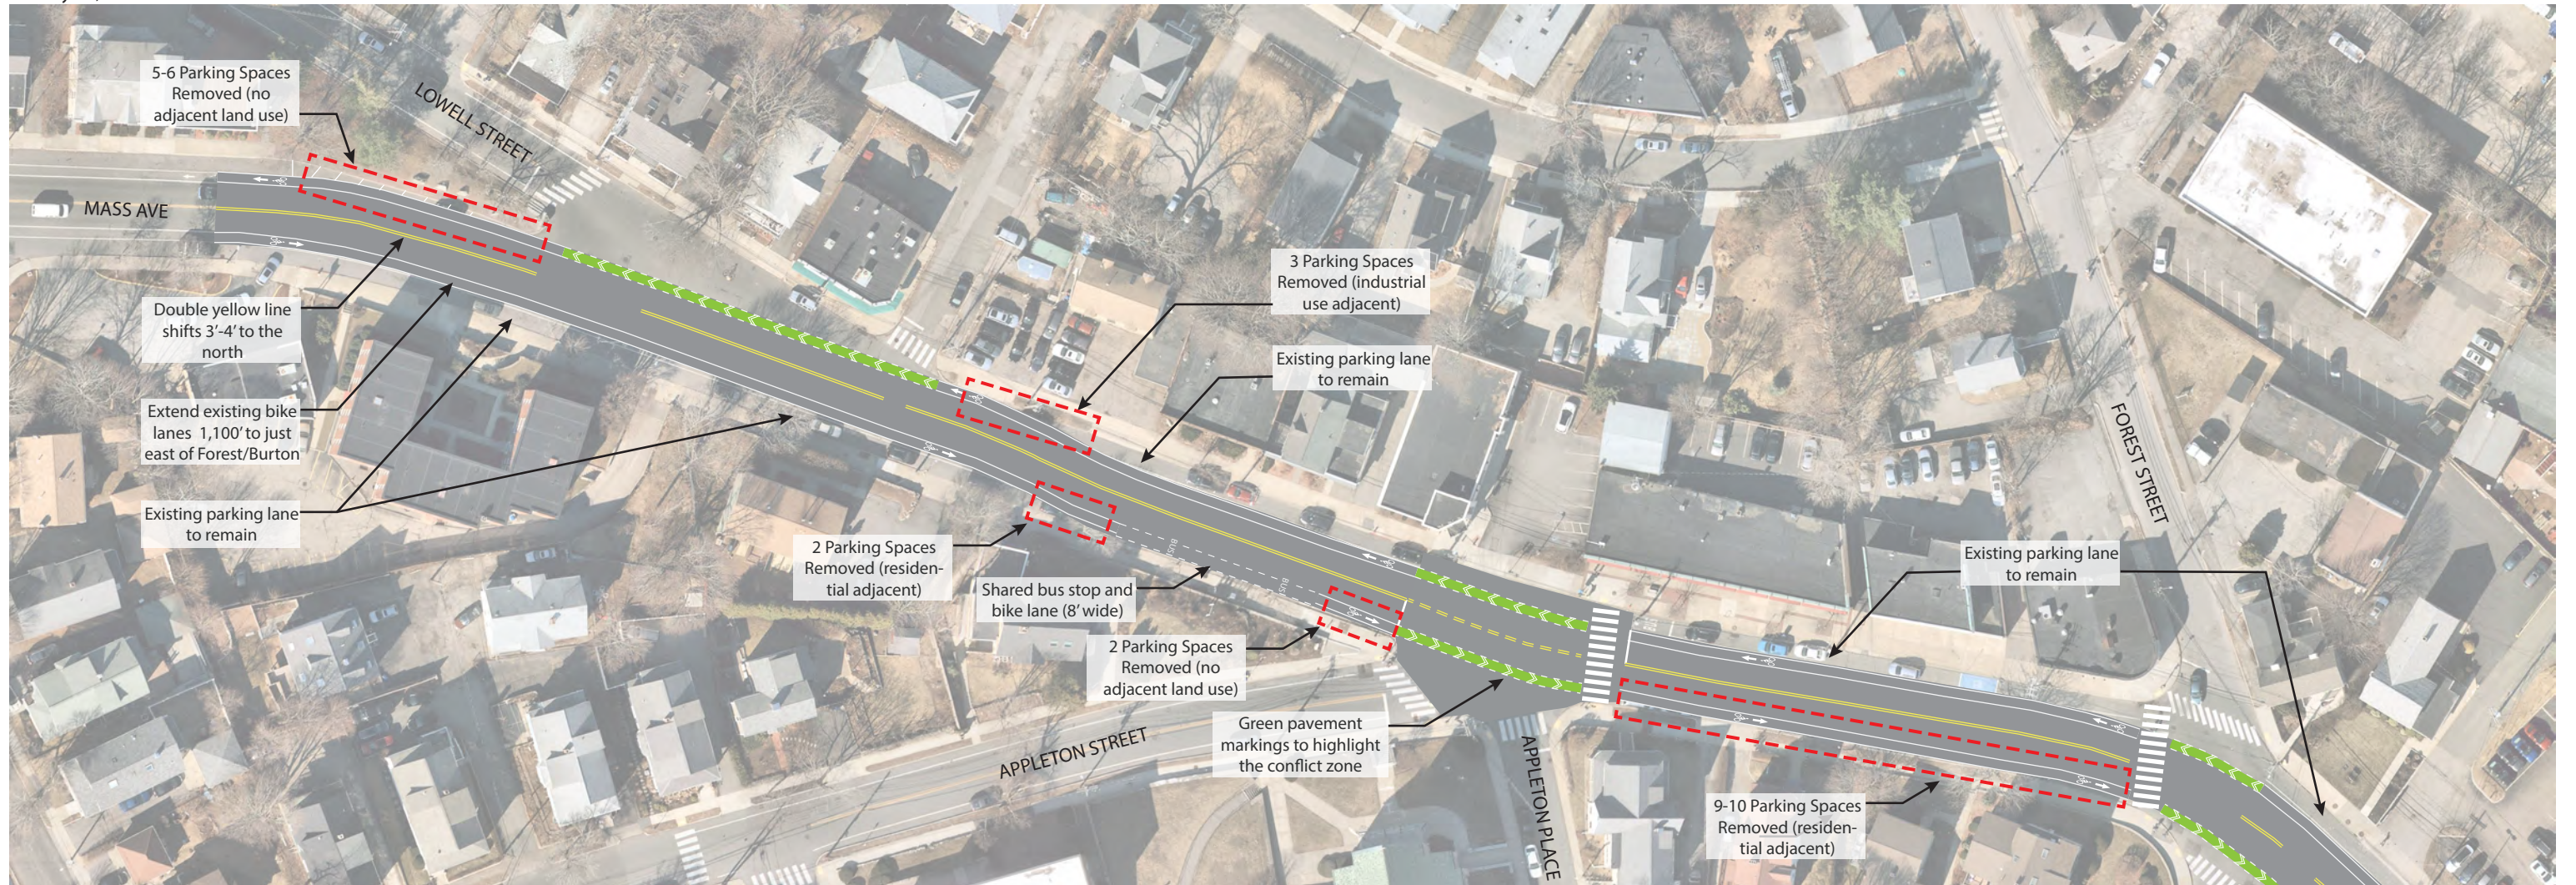

SHORT-TERM Bicycle Safety Proposal at the Mass Ave/Appleton Intersection

Arlington, MA
 by Phil Goff
 May 21, 2020

Current View Looking West

PROPOSED View Looking West